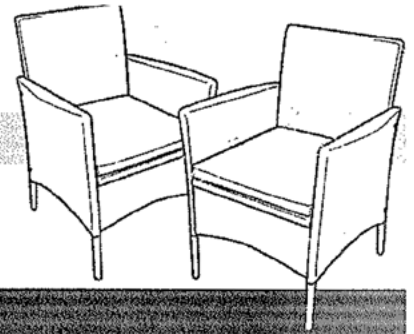

SINGLE SOFA X 2PCS

<p>A</p>  <p>X2</p>	<p>B</p>  <p>X2</p>	<p>C</p>  <p>X2</p>	<p>D</p>  <p>X2</p>	<p>E</p>  <p>X2</p>	<p>G</p>  <p>M6X35X20</p>	<p>H</p>  <p>X20</p>	<p>I</p>  <p>X1</p>
---	---	---	---	--	---	--	---

ASSEMBLY INSTRUCTION SHEET

ROUND TABLE

PARTS LIST											
A	TABLE RIM		1	D	TABLE BASE(2)		2	G	BOLT		4
B	GLASS TOP		1	E	BOLT		8	H	ALLEN WRENCH		1
C	TABLE BASE(1)		2	F	METAL WASHER		12				

PIC.1

PIC.2