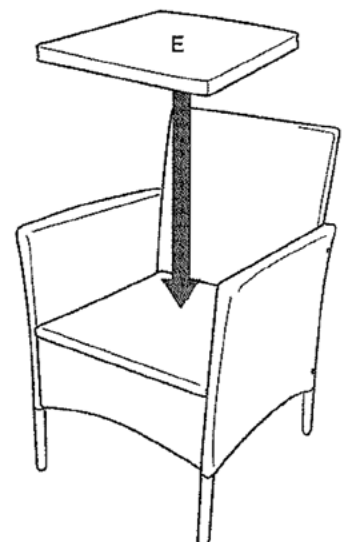

SINGLE SOFA X 2PCS

<p>A</p>  <p>X2</p>	<p>B</p>  <p>X2</p>	<p>C</p>  <p>X2</p>	<p>D</p>  <p>X2</p>	<p>E</p>  <p>X2</p>	<p>G</p>  <p>M6X35X20</p>	<p>H</p>  <p>X20</p>	<p>I</p>  <p>X1</p>
---	---	---	---	--	---	--	---

ASSEMBLY INSTRUCTION SHEET

ROUND TABLE

PARTS LIST											
A	TABLE RIM		1	D	TABLE BASE(2)		2	G	BOLT		4
B	GLASS TOP		1	E	BOLT		8	H	ALLEN WRENCH		1
C	TABLE BASE(1)		2	F	METAL WASHER		12				

PIC.1

PIC.2