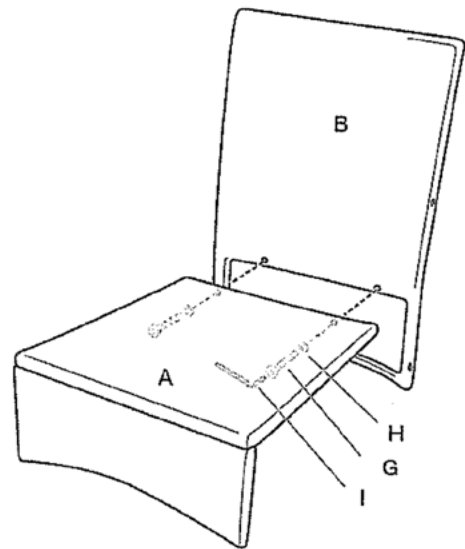

SINGLE SOFA X 2PCS

<p>A</p>  <p>X2</p>	<p>B</p>  <p>X2</p>	<p>C</p>  <p>X2</p>	<p>D</p>  <p>X2</p>	<p>E</p>  <p>X2</p>	<p>G</p>  <p>M6X35X20</p>	<p>H</p>  <p>X20</p>	<p>I</p>  <p>X1</p>
---	---	---	---	--	---	--	---

ASSEMBLY INSTRUCTION SHEET

ROUND TABLE

PARTS LIST											
A	TABLE RIM		1	D	TABLE BASE(2)		2	G	BOLT		4
B	GLASS TOP		1	E	BOLT		8	H	ALLEN WRENCH		1
C	TABLE BASE(1)		2	F	METAL WASHER		12				

PIC.1

PIC.2