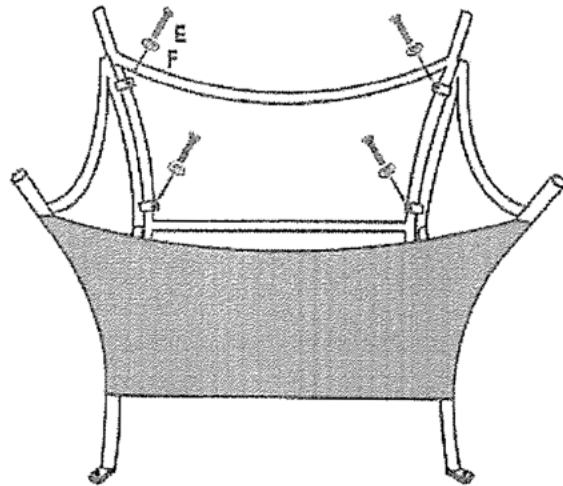

SINGLE SOFA X 2PCS

<p>A</p>  <p>X2</p>	<p>B</p>  <p>X2</p>	<p>C</p>  <p>X2</p>	<p>D</p>  <p>X2</p>	<p>E</p>  <p>X2</p>	<p>G</p>  <p>M6X35X20</p>	<p>H</p>  <p>X20</p>	<p>I</p>  <p>X1</p>
---	---	---	---	--	---	--	---

ASSEMBLY INSTRUCTION SHEET

ROUND TABLE

PARTS LIST											
A	TABLE RIM		1	D	TABLE BASE(2)		2	G	BOLT		4
B	GLASS TOP		1	E	BOLT		8	H	ALLEN WRENCH		1
C	TABLE BASE(1)		2	F	METAL WASHER		12				

PIC.1

PIC.2